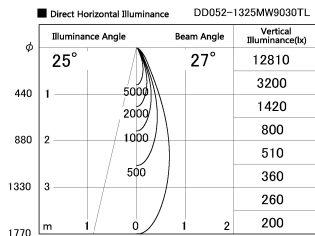

Item no. DD052-1325MW9030TL

Series Name: Φ 80 Series Reflector Type, Fix Trimless

Installation	Recessed mount
Type	
Fixture wattage	14.7W
Beam angle	25 deg
Color Temp.	3000K
CRI	Ra>90
Luminous	806 lm
Body	Dia-cast aluminum
Body finish	N/A
Trim finish	White
Reflector finish	Mirror
IP Rate	IP20
Light source	COB module
Input Voltage	AC220~240V
Dimming Type	Non-Dimmable
Certificate	CE, CCC
Cut Hole	Φ 80mm