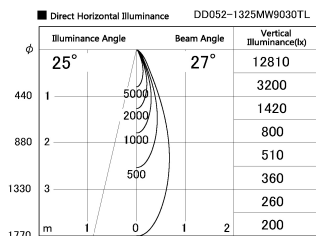

Item no. DD052-1325MW9030TL

Series Name: Φ 80 Series Reflector Type, Fix Trimless

| | |
|------------------|---|
| Installation | Recessed mount |
| Type | Φ 80 Series Reflector Type, Fix Trimless |
| Fixture wattage | 14.7W |
| Beam angle | 25 deg |
| Color Temp. | 3000K |
| CRI | Ra>90 |
| Luminous | 806 lm |
| Body | Dia-cast aluminum |
| Body finish | N/A |
| Trim finish | White |
| Reflector finish | Mirror |
| IP Rate | IP20 |
| Light source | COB module |
| Input Voltage | AC220~240V |
| Dimming Type | Non-Dimmable |
| Certificate | CE, CCC |
| Cut Hole | Φ 80mm |