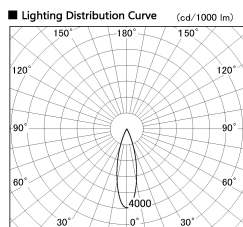

Item no. DD052-1325MW9030TL

Series Name: Φ 80 Series Reflector Type, Fix Trimless

| | |
|------------------|---|
| Installation | Recessed mount |
| Type | Φ 80 Series Reflector Type, Fix Trimless |
| Fixture wattage | 14.7W |
| Beam angle | 25 deg |
| Color Temp. | 3000K |
| CRI | Ra>90 |
| Luminous | 806 lm |
| Body | Dia-cast aluminum |
| Body finish | N/A |
| Trim finish | White |
| Reflector finish | Mirror |
| IP Rate | IP20 |
| Light source | COB module |
| Input Voltage | AC220~240V |
| Dimming Type | Non-Dimmable |
| Certificate | CE, CCC |
| Cut Hole | Φ 80mm |