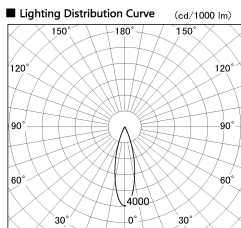

Item no. DD052-1325MW9030TL

Series Name: Φ 80 Series Reflector Type, Fix Trimless

Installation	Recessed mount
Type	
Fixture wattage	14.7W
Beam angle	25 deg
Color Temp.	3000K
CRI	Ra>90
Luminous	806 lm
Body	Dia-cast aluminum
Body finish	N/A
Trim finish	White
Reflector finish	Mirror
IP Rate	IP20
Light source	COB module
Input Voltage	AC220~240V
Dimming Type	Non-Dimmable
Certificate	CE, CCC
Cut Hole	Φ 80mm