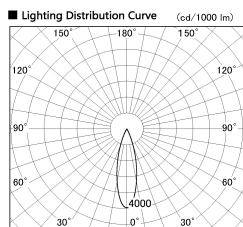

Item no. DD052-1325MW9035TL

Series Name: Φ 80 Series Reflector Type, Fix Trimless

| | |
|------------------|-------------------|
| Installation | Recessed mount |
| Type | |
| Fixture wattage | 14.7W |
| Beam angle | 25 deg |
| Color Temp. | 3500K |
| CRI | Ra>90 |
| Luminous | 819 lm |
| Body | Dia-cast aluminum |
| Body finish | N/A |
| Trim finish | White |
| Reflector finish | Mirror |
| IP Rate | IP20 |
| Light source | COB module |
| Input Voltage | AC220~240V |
| Dimming Type | Non-Dimmable |
| Certificate | CE, CCC |
| Cut Hole | Φ 80mm |