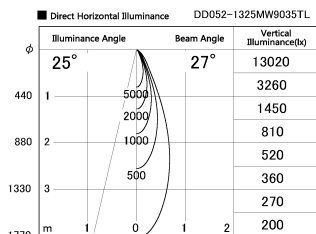

Item no. DD052-1325MW9035TL

Series Name: Φ 80 Series Reflector Type, Fix Trimless

| | |
|------------------|-------------------|
| Installation | Recessed mount |
| Type | |
| Fixture wattage | 14.7W |
| Beam angle | 25 deg |
| Color Temp. | 3500K |
| CRI | Ra>90 |
| Luminous | 819 lm |
| Body | Dia-cast aluminum |
| Body finish | N/A |
| Trim finish | White |
| Reflector finish | Mirror |
| IP Rate | IP20 |
| Light source | COB module |
| Input Voltage | AC220~240V |
| Dimming Type | Non-Dimmable |
| Certificate | CE, CCC |
| Cut Hole | Φ 80mm |