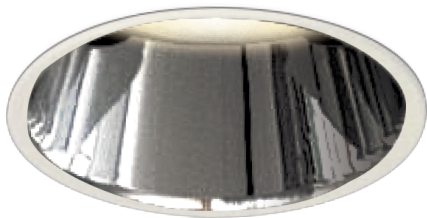

Item no. DD052-1325MW9035TL

Series Name: Φ 80 Series Reflector Type, Fix Trimless

| | |
|------------------|-------------------|
| Installation | Recessed mount |
| Type | |
| Fixture wattage | 14.7W |
| Beam angle | 25 deg |
| Color Temp. | 3500K |
| CRI | Ra>90 |
| Luminous | 819 lm |
| Body | Dia-cast aluminum |
| Body finish | N/A |
| Trim finish | White |
| Reflector finish | Mirror |
| IP Rate | IP20 |
| Light source | COB module |
| Input Voltage | AC220~240V |
| Dimming Type | Non-Dimmable |
| Certificate | CE, CCC |
| Cut Hole | Φ 80mm |