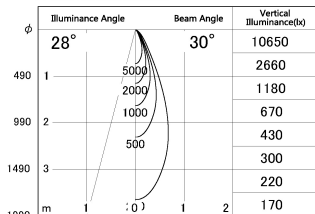

Item no. DD052-1330MW9030TL

Series Name: Φ 80 Series Reflector Type, Fix Trimless

■ Lighting Distribution Curve (cd/1000 lm)

Installation	Recessed mount
Type	Φ80 Series Reflector Type, Fix Trimless
Fixture wattage	14.7W
Beam angle	30 deg
Color Temp.	3000K
CRI	Ra>90
Luminous	770 lm
Body	Dia-cast aluminum
Body finish	N/A
Trim finish	White
Reflector finish	Mirror
IP Rate	IP20
Light source	COB module
Input Voltage	AC220~240V
Dimming Type	Non-Dimmable
Certificate	CE, CCC
Cut Hole	Φ80mm