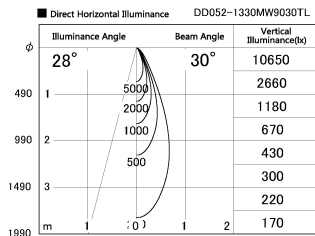

Item no. DD052-1330MW9030TL

Series Name: Φ 80 Series Reflector Type, Fix Trimless

Installation	Recessed mount
Type	
Fixture wattage	14.7W
Beam angle	30 deg
Color Temp.	3000K
CRI	Ra>90
Luminous	770 lm
Body	Dia-cast aluminum
Body finish	N/A
Trim finish	White
Reflector finish	Mirror
IP Rate	IP20
Light source	COB module
Input Voltage	AC220~240V
Dimming Type	Non-Dimmable
Certificate	CE, CCC
Cut Hole	Φ 80mm