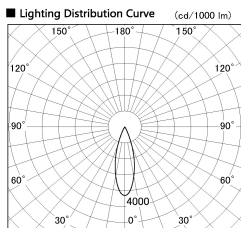

Item no. DD052-1330MW9030TL

Series Name: Φ 80 Series Reflector Type, Fix Trimless

Installation	Recessed mount
Type	
Fixture wattage	14.7W
Beam angle	30 deg
Color Temp.	3000K
CRI	Ra>90
Luminous	770 lm
Body	Dia-cast aluminum
Body finish	N/A
Trim finish	White
Reflector finish	Mirror
IP Rate	IP20
Light source	COB module
Input Voltage	AC220~240V
Dimming Type	Non-Dimmable
Certificate	CE, CCC
Cut Hole	Φ 80mm