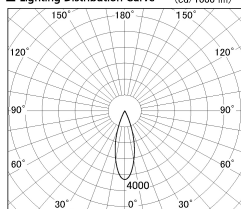

■ Lighting Distribution Curve (cd/1000 lm)