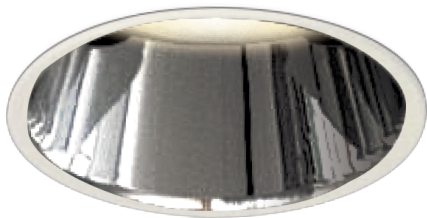

Item no. DD052-1330MW9035TL

Series Name: Φ 80 Series Reflector Type, Fix Trimless

Installation	Recessed mount
Type	
Fixture wattage	14.7W
Beam angle	30 deg
Color Temp.	3500K
CRI	Ra>90
Luminous	783 lm
Body	Dia-cast aluminum
Body finish	N/A
Trim finish	White
Reflector finish	Mirror
IP Rate	IP20
Light source	COB module
Input Voltage	AC220~240V
Dimming Type	Non-Dimmable
Certificate	CE, CCC
Cut Hole	Φ 80mm