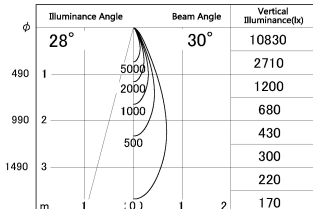

Item no. DD052-1330MW9035TL

Series Name: Φ 80 Series Reflector Type, Fix Trimless

■ Lighting Distribution Curve (cd/1000 lm)

Installation	Recessed mount
Type	Φ80 Series Reflector Type, Fix Trimless
Fixture wattage	14.7W
Beam angle	30 deg
Color Temp.	3500K
CRI	Ra>90
Luminous	783 lm
Body	Dia-cast aluminum
Body finish	N/A
Trim finish	White
Reflector finish	Mirror
IP Rate	IP20
Light source	COB module
Input Voltage	AC220~240V
Dimming Type	Non-Dimmable
Certificate	CE, CCC
Cut Hole	Φ80mm