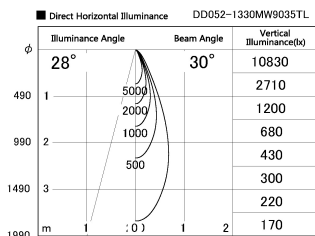

Item no. DD052-1330MW9035TL

Series Name: Φ 80 Series Reflector Type, Fix Trimless

Installation	Recessed mount
Type	
Fixture wattage	14.7W
Beam angle	30 deg
Color Temp.	3500K
CRI	Ra>90
Luminous	783 lm
Body	Dia-cast aluminum
Body finish	N/A
Trim finish	White
Reflector finish	Mirror
IP Rate	IP20
Light source	COB module
Input Voltage	AC220~240V
Dimming Type	Non-Dimmable
Certificate	CE, CCC
Cut Hole	Φ 80mm