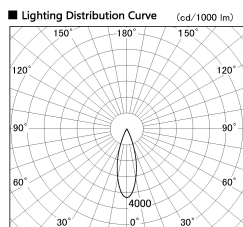

Item no. DD052-1330MW9035TL

Series Name: Φ 80 Series Reflector Type, Fix Trimless

Installation	Recessed mount
Type	
Fixture wattage	14.7W
Beam angle	30 deg
Color Temp.	3500K
CRI	Ra>90
Luminous	783 lm
Body	Dia-cast aluminum
Body finish	N/A
Trim finish	White
Reflector finish	Mirror
IP Rate	IP20
Light source	COB module
Input Voltage	AC220~240V
Dimming Type	Non-Dimmable
Certificate	CE, CCC
Cut Hole	Φ 80mm