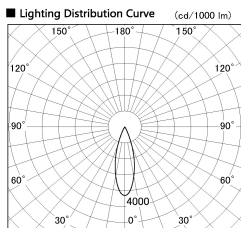

Item no. DD052-1330MW9040TL

Series Name: Φ 80 Series Reflector Type, Fix Trimless

Installation	Recessed mount
Type	
Fixture wattage	14.7W
Beam angle	30 deg
Color Temp.	4000K
CRI	Ra>90
Luminous	790 lm
Body	Dia-cast aluminum
Body finish	N/A
Trim finish	White
Reflector finish	Mirror
IP Rate	IP20
Light source	COB module
Input Voltage	AC220~240V
Dimming Type	Non-Dimmable
Certificate	CE, CCC
Cut Hole	Φ 80mm