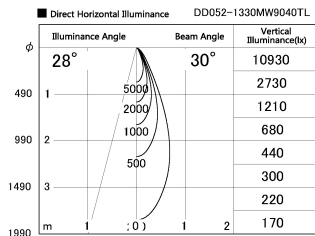

Item no. DD052-1330MW9040TL

Series Name: Φ 80 Series Reflector Type, Fix Trimless

Installation	Recessed mount
Type	
Fixture wattage	14.7W
Beam angle	30 deg
Color Temp.	4000K
CRI	Ra>90
Luminous	790 lm
Body	Dia-cast aluminum
Body finish	N/A
Trim finish	White
Reflector finish	Mirror
IP Rate	IP20
Light source	COB module
Input Voltage	AC220~240V
Dimming Type	Non-Dimmable
Certificate	CE, CCC
Cut Hole	Φ 80mm