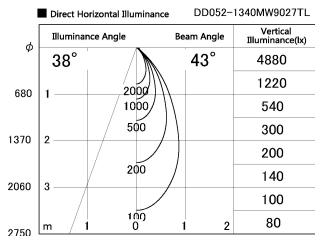

Item no. DD052-1340MW9027TL

Series Name: Φ 80 Series Reflector Type, Fix Trimless

Installation	Recessed mount
Type	
Fixture wattage	14.7W
Beam angle	45 deg
Color Temp.	2700K
CRI	Ra>90
Luminous	687 lm
Body	Dia-cast aluminum
Body finish	N/A
Trim finish	White
Reflector finish	Mirror
IP Rate	IP20
Light source	COB module
Input Voltage	AC220~240V
Dimming Type	Non-Dimmable
Certificate	CE, CCC
Cut Hole	Φ 80mm