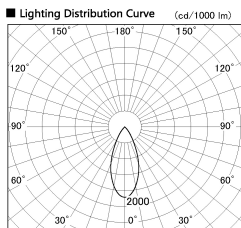

Item no. DD052-1340MW9027TL

Series Name: Φ 80 Series Reflector Type, Fix Trimless

Installation	Recessed mount
Type	
Fixture wattage	14.7W
Beam angle	45 deg
Color Temp.	2700K
CRI	Ra>90
Luminous	687 lm
Body	Dia-cast aluminum
Body finish	N/A
Trim finish	White
Reflector finish	Mirror
IP Rate	IP20
Light source	COB module
Input Voltage	AC220~240V
Dimming Type	Non-Dimmable
Certificate	CE, CCC
Cut Hole	Φ 80mm