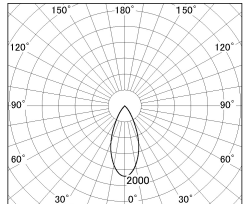

■ Lighting Distribution Curve (cd/1000 lm)