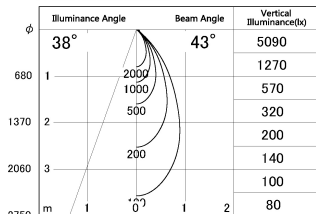

Item no. DD052-1340MW9030TL

Series Name: Φ 80 Series Reflector Type, Fix Trimless

■ Lighting Distribution Curve (cd/1000 lm)

Installation	Recessed mount
Type	
Fixture wattage	14.7W
Beam angle	45 deg
Color Temp.	3000K
CRI	Ra>90
Luminous	717 lm
Body	Dia-cast aluminum
Body finish	N/A
Trim finish	White
Reflector finish	Mirror
IP Rate	IP20
Light source	COB module
Input Voltage	AC220~240V
Dimming Type	Non-Dimmable
Certificate	CE, CCC
Cut Hole	Φ80mm