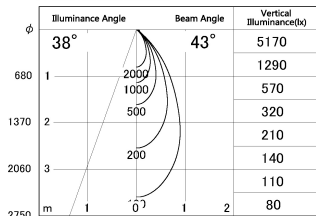

Item no. DD052-1340MW9035TL

Series Name: Φ 80 Series Reflector Type, Fix Trimless

■ Lighting Distribution Curve (cd/1000 lm)

Installation	Recessed mount
Type	
Fixture wattage	14.7W
Beam angle	45 deg
Color Temp.	3500K
CRI	Ra>90
Luminous	728 lm
Body	Dia-cast aluminum
Body finish	N/A
Trim finish	White
Reflector finish	Mirror
IP Rate	IP20
Light source	COB module
Input Voltage	AC220~240V
Dimming Type	Non-Dimmable
Certificate	CE, CCC
Cut Hole	Φ80mm