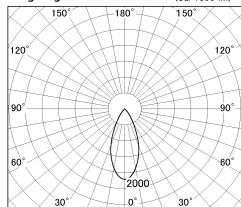

■ Lighting Distribution Curve (cd/1000 lm)