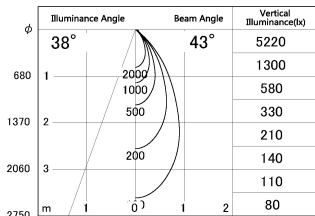

Item no. DD052-1340MW9040TL

Series Name: Φ 80 Series Reflector Type, Fix Trimless

■ Lighting Distribution Curve (cd/1000 lm)

Installation	Recessed mount
Type	Φ80 Series Reflector Type, Fix Trimless
Fixture wattage	14.7W
Beam angle	45 deg
Color Temp.	4000K
CRI	Ra>90
Luminous	735 lm
Body	Dia-cast aluminum
Body finish	N/A
Trim finish	White
Reflector finish	Mirror
IP Rate	IP20
Light source	COB module
Input Voltage	AC220~240V
Dimming Type	Non-Dimmable
Certificate	CE, CCC
Cut Hole	Φ80mm