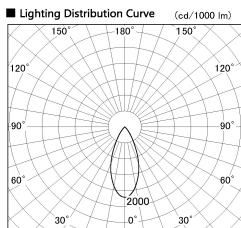

Item no. DD052-1340MW9040TL

Series Name: Φ 80 Series Reflector Type, Fix Trimless

Installation	Recessed mount
Type	
Fixture wattage	14.7W
Beam angle	45 deg
Color Temp.	4000K
CRI	Ra>90
Luminous	735 lm
Body	Dia-cast aluminum
Body finish	N/A
Trim finish	White
Reflector finish	Mirror
IP Rate	IP20
Light source	COB module
Input Voltage	AC220~240V
Dimming Type	Non-Dimmable
Certificate	CE, CCC
Cut Hole	Φ 80mm