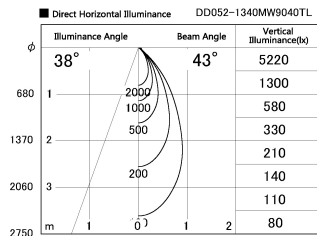

Item no. DD052-1340MW9040TL

Series Name: Φ 80 Series Reflector Type, Fix Trimless

Installation	Recessed mount
Type	
Fixture wattage	14.7W
Beam angle	45 deg
Color Temp.	4000K
CRI	Ra>90
Luminous	735 lm
Body	Dia-cast aluminum
Body finish	N/A
Trim finish	White
Reflector finish	Mirror
IP Rate	IP20
Light source	COB module
Input Voltage	AC220~240V
Dimming Type	Non-Dimmable
Certificate	CE, CCC
Cut Hole	Φ 80mm