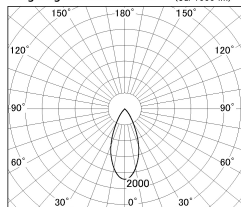

■ Lighting Distribution Curve (cd/1000 lm)