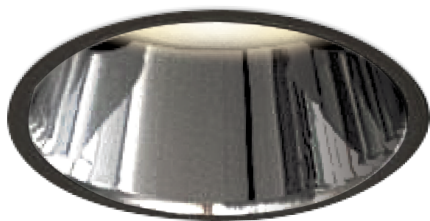

Item no. DD052-0825MB9030TL

Series Name: Φ 80 Series Reflector Type,
Fix Trimless

Installation	Recessed mount
Type	Φ 80 Series Reflector Type, Fix Trimless
Fixture wattage	7.5W
Beam angle	25 deg
Color Temp.	3000K
CRI	Ra>90
Luminous	457 lm
Body	Dia-cast aluminum
Body finish	N/A
Trim finish	Black
Reflector finish	Mirror
IP Rate	IP20
Light source	COB module
Input Voltage	AC220~240V
Dimming Type	Non-Dimmable
Certificate	CE, CCC
Cut Hole	Φ 80mm