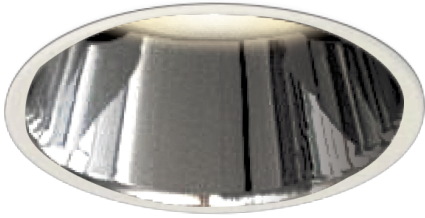

Item no. DD052-0830MW9040TL-DM

Series Name: Φ 80 Series Reflector Type, Fix Trimless

Installation	Recessed mount
Type	
Fixture wattage	8W
Beam angle	30 deg
Color Temp.	4000K
CRI	Ra>90
Luminous	448 lm
Body	Dia-cast aluminum
Body finish	N/A
Trim finish	White
Reflector finish	Mirror
IP Rate	IP20
Light source	COB module
Input Voltage	AC220~240V
Dimming Type	Dimmable
Certificate	CE, CCC
Cut Hole	Φ 80mm