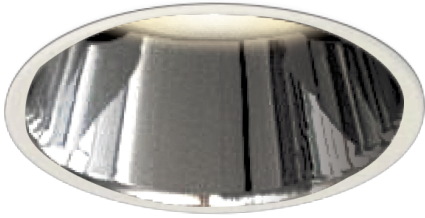

Item no. DD052-0840MW9040TL-DM

Series Name: Φ 80 Series Reflector Type, Fix Trimless

Installation	Recessed mount
Type	
Fixture wattage	8W
Beam angle	45 deg
Color Temp.	4000K
CRI	Ra>90
Luminous	417 lm
Body	Dia-cast aluminum
Body finish	N/A
Trim finish	White
Reflector finish	Mirror
IP Rate	IP20
Light source	COB module
Input Voltage	AC220~240V
Dimming Type	Dimmable
Certificate	CE, CCC
Cut Hole	Φ 80mm