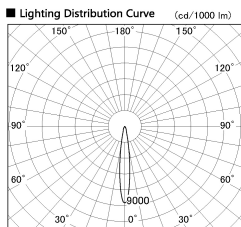

Item no. DD099-2115MW9030

Series Name:  $\Phi$ 125 Spark

■ Direct Horizontal Illuminance DD099-2115MW9030

Beam Angle	Vertical Illuminance (lx)
14°	56440
14°	14110
2000lx	6270
1000lx	3530
500lx	2260
200lx	1570
100lx	1150
800mm	880

Installation	Recessed mount
Type	
Fixture wattage	19.9W
Beam angle	14 deg
Color Temp.	3000K
CRI	Ra>90
Luminous	1617 lm
Body	Die-cast aluminum alloy
Body finish	N/A
Trim finish	White
Reflector finish	Mirror
IP Rate	IP20
Light source	COB module
Input Voltage	AC220~240V
Dimming Type	Non-Dimmable
Certificate	CE, CCC
Cut Hole	125mm