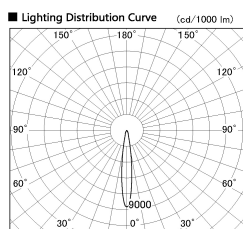

Item no. DD099-2115MW9040

Series Name: Φ 125 Spark

Installation	Recessed mount
Type	
Fixture wattage	19.9W
Beam angle	14 deg
Color Temp.	4000K
CRI	Ra>90
Luminous	1665 lm
Body	Die-cast aluminum alloy
Body finish	N/A
Trim finish	White
Reflector finish	Mirror
IP Rate	IP20
Light source	COB module
Input Voltage	AC220~240V
Dimming Type	Non-Dimmable
Certificate	CE, CCC
Cut Hole	125mm

■ Direct Horizontal Illuminance DD099-2115MW9040

φ	Illuminance Angle	Beam Angle	Vertical Illuminance (lx)
240	14°	14°	58120
1			14530
			6460
480			3630
2			2320
730			1610
3			1190
980			910