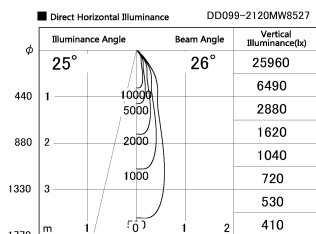

Item no. DD099-2120MW8527

Series Name:  $\Phi$ 125 Spark

Installation	Recessed mount
Type	
Fixture wattage	19.9W
Beam angle	26 deg
Color Temp.	2700K
CRI	Ra>85
Luminous	1707 lm
Body	Die-cast aluminum alloy
Body finish	N/A
Trim finish	White
Reflector finish	Mirror
IP Rate	IP20
Light source	COB module
Input Voltage	AC220~240V
Dimming Type	Non-Dimmable
Certificate	CE, CCC
Cut Hole	125mm