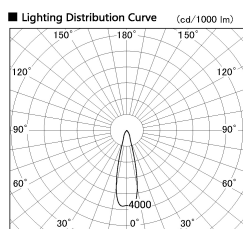

Item no. DD099-2120MW8527

Series Name:  $\Phi$ 125 Spark

Installation	Recessed mount
Type	
Fixture wattage	19.9W
Beam angle	26 deg
Color Temp.	2700K
CRI	Ra>85
Luminous	1707 lm
Body	Die-cast aluminum alloy
Body finish	N/A
Trim finish	White
Reflector finish	Mirror
IP Rate	IP20
Light source	COB module
Input Voltage	AC220~240V
Dimming Type	Non-Dimmable
Certificate	CE, CCC
Cut Hole	125mm