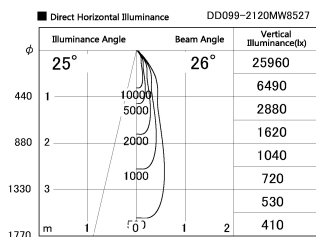

Item no. DD099-2120MW8527

Series Name:  $\Phi$ 125 Spark

Installation	Recessed mount
Type	
Fixture wattage	19.9W
Beam angle	26 deg
Color Temp.	2700K
CRI	Ra>85
Luminous	1707 lm
Body	Die-cast aluminum alloy
Body finish	N/A
Trim finish	White
Reflector finish	Mirror
IP Rate	IP20
Light source	COB module
Input Voltage	AC220~240V
Dimming Type	Non-Dimmable
Certificate	CE, CCC
Cut Hole	125mm