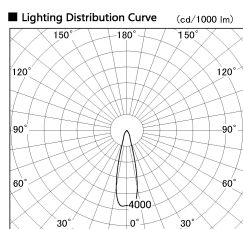

Item no. DD099-2120MW8530

Series Name:  $\Phi$ 125 Spark

Installation	Recessed mount
Type	
Fixture wattage	19.9W
Beam angle	26 deg
Color Temp.	3000K
CRI	Ra>85
Luminous	1778 lm
Body	Die-cast aluminum alloy
Body finish	N/A
Trim finish	White
Reflector finish	Mirror
IP Rate	IP20
Light source	COB module
Input Voltage	AC220~240V
Dimming Type	Non-Dimmable
Certificate	CE, CCC
Cut Hole	125mm