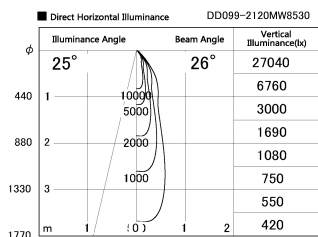

Item no. DD099-2120MW8530

Series Name:  $\Phi$ 125 Spark

Installation	Recessed mount
Type	
Fixture wattage	19.9W
Beam angle	26 deg
Color Temp.	3000K
CRI	Ra>85
Luminous	1778 lm
Body	Die-cast aluminum alloy
Body finish	N/A
Trim finish	White
Reflector finish	Mirror
IP Rate	IP20
Light source	COB module
Input Voltage	AC220~240V
Dimming Type	Non-Dimmable
Certificate	CE, CCC
Cut Hole	125mm