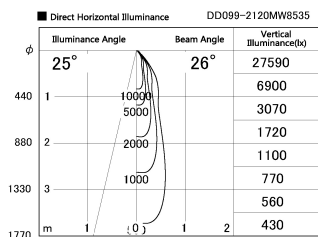

Item no. DD099-2120MW8535

Series Name: Φ 125 Spark

Installation	Recessed mount
Type	
Fixture wattage	19.9W
Beam angle	26 deg
Color Temp.	3500K
CRI	Ra>85
Luminous	1814 lm
Body	Die-cast aluminum alloy
Body finish	N/A
Trim finish	White
Reflector finish	Mirror
IP Rate	IP20
Light source	COB module
Input Voltage	AC220~240V
Dimming Type	Non-Dimmable
Certificate	CE, CCC
Cut Hole	125mm