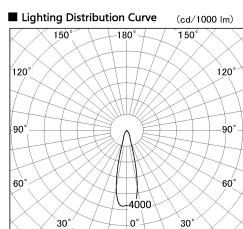

Item no. DD099-2120MW8535

Series Name: Φ 125 Spark

Installation	Recessed mount
Type	
Fixture wattage	19.9W
Beam angle	26 deg
Color Temp.	3500K
CRI	Ra>85
Luminous	1814 lm
Body	Die-cast aluminum alloy
Body finish	N/A
Trim finish	White
Reflector finish	Mirror
IP Rate	IP20
Light source	COB module
Input Voltage	AC220~240V
Dimming Type	Non-Dimmable
Certificate	CE, CCC
Cut Hole	125mm