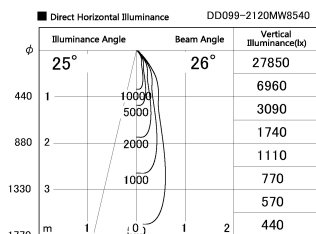

Item no. DD099-2120MW8540

Series Name: Φ 125 Spark

Installation	Recessed mount
Type	
Fixture wattage	19.9W
Beam angle	26 deg
Color Temp.	4000K
CRI	Ra>85
Luminous	1831 lm
Body	Die-cast aluminum alloy
Body finish	N/A
Trim finish	White
Reflector finish	Mirror
IP Rate	IP20
Light source	COB module
Input Voltage	AC220~240V
Dimming Type	Non-Dimmable
Certificate	CE, CCC
Cut Hole	125mm