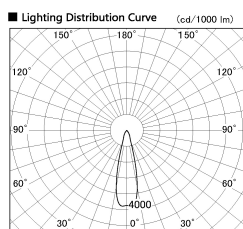

Item no. DD099-2120MW8540

Series Name: Φ 125 Spark

Installation	Recessed mount
Type	
Fixture wattage	19.9W
Beam angle	26 deg
Color Temp.	4000K
CRI	Ra>85
Luminous	1831 lm
Body	Die-cast aluminum alloy
Body finish	N/A
Trim finish	White
Reflector finish	Mirror
IP Rate	IP20
Light source	COB module
Input Voltage	AC220~240V
Dimming Type	Non-Dimmable
Certificate	CE, CCC
Cut Hole	125mm