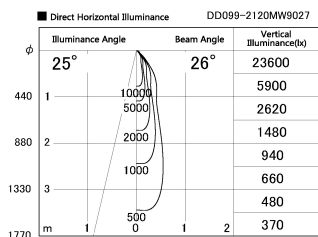

Item no. DD099-2120MW9027

Series Name: Φ 125 Spark

Installation	Recessed mount
Type	
Fixture wattage	19.9W
Beam angle	26 deg
Color Temp.	2700K
CRI	Ra>90
Luminous	1552 lm
Body	Die-cast aluminum alloy
Body finish	N/A
Trim finish	White
Reflector finish	Mirror
IP Rate	IP20
Light source	COB module
Input Voltage	AC220~240V
Dimming Type	Non-Dimmable
Certificate	CE, CCC
Cut Hole	125mm