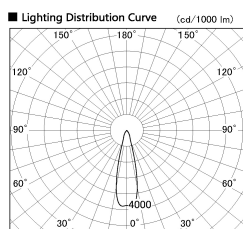

Item no. DD099-2120MW9027

Series Name: Φ 125 Spark

Installation	Recessed mount
Type	
Fixture wattage	19.9W
Beam angle	26 deg
Color Temp.	2700K
CRI	Ra>90
Luminous	1552 lm
Body	Die-cast aluminum alloy
Body finish	N/A
Trim finish	White
Reflector finish	Mirror
IP Rate	IP20
Light source	COB module
Input Voltage	AC220~240V
Dimming Type	Non-Dimmable
Certificate	CE, CCC
Cut Hole	125mm