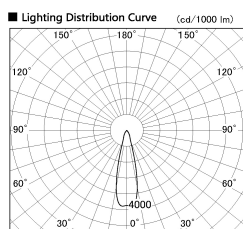

Item no. DD099-2120MW9035

Series Name:  $\Phi$ 125 Spark

Installation	Recessed mount
Type	
Fixture wattage	19.9W
Beam angle	26 deg
Color Temp.	3500K
CRI	Ra>90
Luminous	1649 lm
Body	Die-cast aluminum alloy
Body finish	N/A
Trim finish	White
Reflector finish	Mirror
IP Rate	IP20
Light source	COB module
Input Voltage	AC220~240V
Dimming Type	Non-Dimmable
Certificate	CE, CCC
Cut Hole	125mm