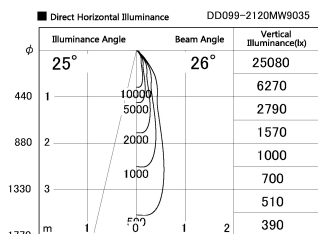

Item no. DD099-2120MW9035

Series Name:  $\Phi$ 125 Spark

Installation	Recessed mount
Type	
Fixture wattage	19.9W
Beam angle	26 deg
Color Temp.	3500K
CRI	Ra>90
Luminous	1649 lm
Body	Die-cast aluminum alloy
Body finish	N/A
Trim finish	White
Reflector finish	Mirror
IP Rate	IP20
Light source	COB module
Input Voltage	AC220~240V
Dimming Type	Non-Dimmable
Certificate	CE, CCC
Cut Hole	125mm