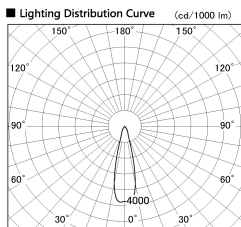

Item no. DD099-2120MW9040

Series Name:  $\Phi$ 125 Spark

Installation	Recessed mount
Type	
Fixture wattage	19.9W
Beam angle	26 deg
Color Temp.	4000K
CRI	Ra>90
Luminous	1665 lm
Body	Die-cast aluminum alloy
Body finish	N/A
Trim finish	White
Reflector finish	Mirror
IP Rate	IP20
Light source	COB module
Input Voltage	AC220~240V
Dimming Type	Non-Dimmable
Certificate	CE, CCC
Cut Hole	125mm