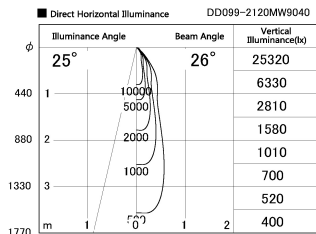

Item no. DD099-2120MW9040

Series Name:  $\Phi$ 125 Spark

Installation	Recessed mount
Type	
Fixture wattage	19.9W
Beam angle	26 deg
Color Temp.	4000K
CRI	Ra>90
Luminous	1665 lm
Body	Die-cast aluminum alloy
Body finish	N/A
Trim finish	White
Reflector finish	Mirror
IP Rate	IP20
Light source	COB module
Input Voltage	AC220~240V
Dimming Type	Non-Dimmable
Certificate	CE, CCC
Cut Hole	125mm