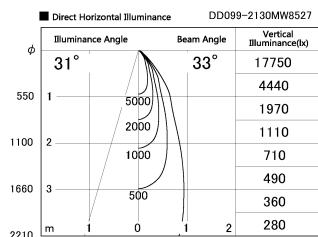

Item no. DD099-2130MW8527

Series Name: Φ 125 Spark

Installation	Recessed mount
Type	
Fixture wattage	19.9W
Beam angle	33 deg
Color Temp.	2700K
CRI	Ra>85
Luminous	1704 lm
Body	Die-cast aluminum alloy
Body finish	N/A
Trim finish	White
Reflector finish	Mirror
IP Rate	IP20
Light source	COB module
Input Voltage	AC220~240V
Dimming Type	Non-Dimmable
Certificate	CE, CCC
Cut Hole	125mm