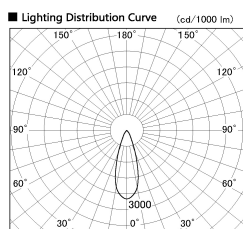

Item no. DD099-2130MW8527

Series Name: Φ 125 Spark

Installation	Recessed mount
Type	
Fixture wattage	19.9W
Beam angle	33 deg
Color Temp.	2700K
CRI	Ra>85
Luminous	1704 lm
Body	Die-cast aluminum alloy
Body finish	N/A
Trim finish	White
Reflector finish	Mirror
IP Rate	IP20
Light source	COB module
Input Voltage	AC220~240V
Dimming Type	Non-Dimmable
Certificate	CE, CCC
Cut Hole	125mm