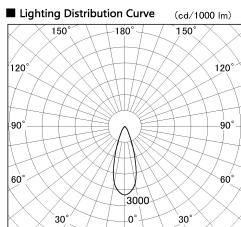

Item no. DD099-2130MW8530

Series Name:  $\Phi$ 125 Spark

Installation	Recessed mount
Type	
Fixture wattage	19.9W
Beam angle	33 deg
Color Temp.	3000K
CRI	Ra>85
Luminous	1775 lm
Body	Die-cast aluminum alloy
Body finish	N/A
Trim finish	White
Reflector finish	Mirror
IP Rate	IP20
Light source	COB module
Input Voltage	AC220~240V
Dimming Type	Non-Dimmable
Certificate	CE, CCC
Cut Hole	125mm