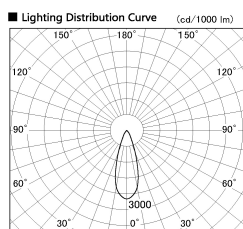

Item no. DD099-2130MW8530

Series Name: Φ 125 Spark

Installation	Recessed mount
Type	Φ 125 Spark
Fixture wattage	19.9W
Beam angle	33 deg
Color Temp.	3000K
CRI	Ra>85
Luminous	1775 lm
Body	Die-cast aluminum alloy
Body finish	N/A
Trim finish	White
Reflector finish	Mirror
IP Rate	IP20
Light source	COB module
Input Voltage	AC220~240V
Dimming Type	Non-Dimmable
Certificate	CE, CCC
Cut Hole	125mm