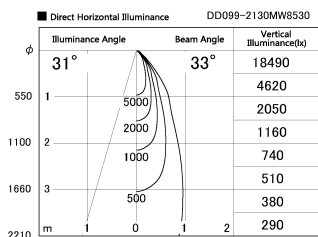

Item no. DD099-2130MW8530

Series Name: Φ 125 Spark

Installation	Recessed mount
Type	Φ 125 Spark
Fixture wattage	19.9W
Beam angle	33 deg
Color Temp.	3000K
CRI	Ra>85
Luminous	1775 lm
Body	Die-cast aluminum alloy
Body finish	N/A
Trim finish	White
Reflector finish	Mirror
IP Rate	IP20
Light source	COB module
Input Voltage	AC220~240V
Dimming Type	Non-Dimmable
Certificate	CE, CCC
Cut Hole	125mm