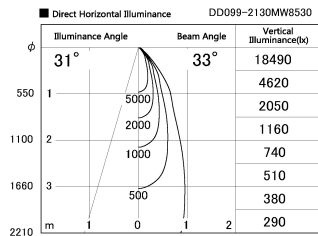

Item no. DD099-2130MW8530

Series Name:  $\Phi$ 125 Spark

Installation	Recessed mount
Type	
Fixture wattage	19.9W
Beam angle	33 deg
Color Temp.	3000K
CRI	Ra>85
Luminous	1775 lm
Body	Die-cast aluminum alloy
Body finish	N/A
Trim finish	White
Reflector finish	Mirror
IP Rate	IP20
Light source	COB module
Input Voltage	AC220~240V
Dimming Type	Non-Dimmable
Certificate	CE, CCC
Cut Hole	125mm