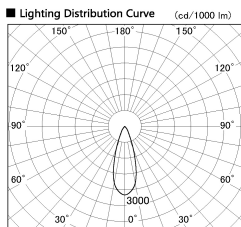

Item no. DD099-2130MW8535

Series Name: Φ 125 Spark

Installation	Recessed mount
Type	
Fixture wattage	19.9W
Beam angle	33 deg
Color Temp.	3500K
CRI	Ra>85
Luminous	1810 lm
Body	Die-cast aluminum alloy
Body finish	N/A
Trim finish	White
Reflector finish	Mirror
IP Rate	IP20
Light source	COB module
Input Voltage	AC220~240V
Dimming Type	Non-Dimmable
Certificate	CE, CCC
Cut Hole	125mm