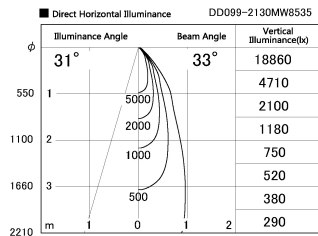

Item no. DD099-2130MW8535

Series Name: Φ 125 Spark

Installation	Recessed mount
Type	
Fixture wattage	19.9W
Beam angle	33 deg
Color Temp.	3500K
CRI	Ra>85
Luminous	1810 lm
Body	Die-cast aluminum alloy
Body finish	N/A
Trim finish	White
Reflector finish	Mirror
IP Rate	IP20
Light source	COB module
Input Voltage	AC220~240V
Dimming Type	Non-Dimmable
Certificate	CE, CCC
Cut Hole	125mm