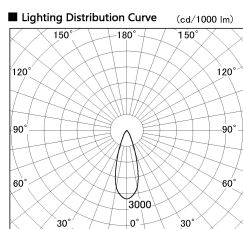

Item no. DD099-2130MW8540

Series Name: Φ 125 Spark

Installation	Recessed mount
Type	Φ 125 Spark
Fixture wattage	19.9W
Beam angle	33 deg
Color Temp.	4000K
CRI	Ra>85
Luminous	1828 lm
Body	Die-cast aluminum alloy
Body finish	N/A
Trim finish	White
Reflector finish	Mirror
IP Rate	IP20
Light source	COB module
Input Voltage	AC220~240V
Dimming Type	Non-Dimmable
Certificate	CE, CCC
Cut Hole	125mm