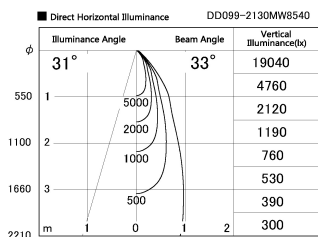

Item no. DD099-2130MW8540

Series Name: Φ 125 Spark

Installation	Recessed mount
Type	
Fixture wattage	19.9W
Beam angle	33 deg
Color Temp.	4000K
CRI	Ra>85
Luminous	1828 lm
Body	Die-cast aluminum alloy
Body finish	N/A
Trim finish	White
Reflector finish	Mirror
IP Rate	IP20
Light source	COB module
Input Voltage	AC220~240V
Dimming Type	Non-Dimmable
Certificate	CE, CCC
Cut Hole	125mm