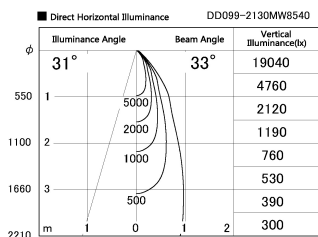

Item no. DD099-2130MW8540

Series Name: Φ 125 Spark

Installation	Recessed mount
Type	Φ 125 Spark
Fixture wattage	19.9W
Beam angle	33 deg
Color Temp.	4000K
CRI	Ra>85
Luminous	1828 lm
Body	Die-cast aluminum alloy
Body finish	N/A
Trim finish	White
Reflector finish	Mirror
IP Rate	IP20
Light source	COB module
Input Voltage	AC220~240V
Dimming Type	Non-Dimmable
Certificate	CE, CCC
Cut Hole	125mm