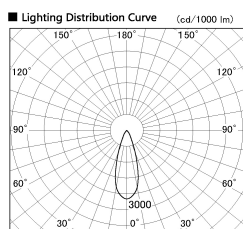

Item no. DD099-2130MW8540

Series Name: Φ 125 Spark

Installation	Recessed mount
Type	
Fixture wattage	19.9W
Beam angle	33 deg
Color Temp.	4000K
CRI	Ra>85
Luminous	1828 lm
Body	Die-cast aluminum alloy
Body finish	N/A
Trim finish	White
Reflector finish	Mirror
IP Rate	IP20
Light source	COB module
Input Voltage	AC220~240V
Dimming Type	Non-Dimmable
Certificate	CE, CCC
Cut Hole	125mm