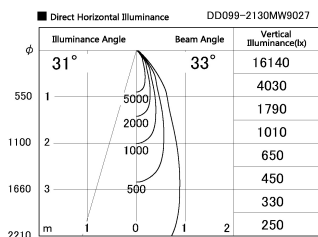

Item no. DD099-2130MW9027

Series Name:  $\Phi$ 125 Spark

Installation	Recessed mount
Type	$\Phi$ 125 Spark
Fixture wattage	19.9W
Beam angle	33 deg
Color Temp.	2700K
CRI	Ra>90
Luminous	1549 lm
Body	Die-cast aluminum alloy
Body finish	N/A
Trim finish	White
Reflector finish	Mirror
IP Rate	IP20
Light source	COB module
Input Voltage	AC220~240V
Dimming Type	Non-Dimmable
Certificate	CE, CCC
Cut Hole	125mm