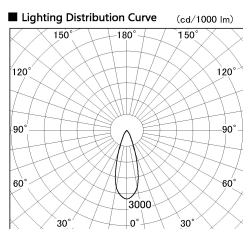

Item no. DD099-2130MW9027

Series Name:  $\Phi$ 125 Spark

Installation	Recessed mount
Type	$\Phi$ 125 Spark
Fixture wattage	19.9W
Beam angle	33 deg
Color Temp.	2700K
CRI	Ra>90
Luminous	1549 lm
Body	Die-cast aluminum alloy
Body finish	N/A
Trim finish	White
Reflector finish	Mirror
IP Rate	IP20
Light source	COB module
Input Voltage	AC220~240V
Dimming Type	Non-Dimmable
Certificate	CE, CCC
Cut Hole	125mm