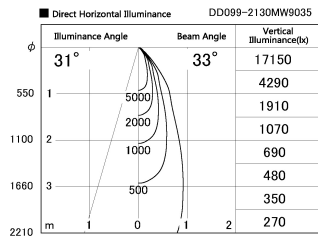

Item no. DD099-2130MW9035

Series Name: Φ 125 Spark

Installation	Recessed mount
Type	Φ 125 Spark
Fixture wattage	19.9W
Beam angle	33 deg
Color Temp.	3500K
CRI	Ra>90
Luminous	1646 lm
Body	Die-cast aluminum alloy
Body finish	N/A
Trim finish	White
Reflector finish	Mirror
IP Rate	IP20
Light source	COB module
Input Voltage	AC220~240V
Dimming Type	Non-Dimmable
Certificate	CE, CCC
Cut Hole	125mm