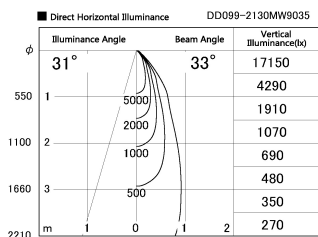

Item no. DD099-2130MW9035

Series Name: Φ 125 Spark

Installation	Recessed mount
Type	
Fixture wattage	19.9W
Beam angle	33 deg
Color Temp.	3500K
CRI	Ra>90
Luminous	1646 lm
Body	Die-cast aluminum alloy
Body finish	N/A
Trim finish	White
Reflector finish	Mirror
IP Rate	IP20
Light source	COB module
Input Voltage	AC220~240V
Dimming Type	Non-Dimmable
Certificate	CE, CCC
Cut Hole	125mm