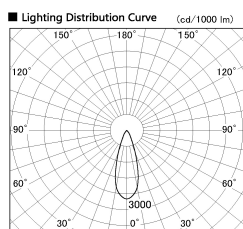

Item no. DD099-2130MW9035

Series Name: Φ 125 Spark

Installation	Recessed mount
Type	
Fixture wattage	19.9W
Beam angle	33 deg
Color Temp.	3500K
CRI	Ra>90
Luminous	1646 lm
Body	Die-cast aluminum alloy
Body finish	N/A
Trim finish	White
Reflector finish	Mirror
IP Rate	IP20
Light source	COB module
Input Voltage	AC220~240V
Dimming Type	Non-Dimmable
Certificate	CE, CCC
Cut Hole	125mm