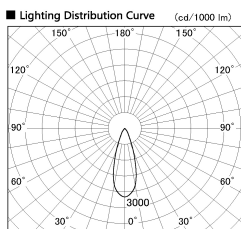

Item no. DD099-2130MW9035

Series Name: Φ 125 Spark

Installation	Recessed mount
Type	Φ 125 Spark
Fixture wattage	19.9W
Beam angle	33 deg
Color Temp.	3500K
CRI	Ra>90
Luminous	1646 lm
Body	Die-cast aluminum alloy
Body finish	N/A
Trim finish	White
Reflector finish	Mirror
IP Rate	IP20
Light source	COB module
Input Voltage	AC220~240V
Dimming Type	Non-Dimmable
Certificate	CE, CCC
Cut Hole	125mm