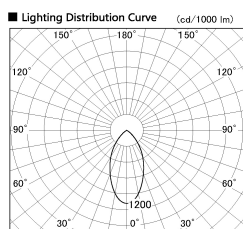

Item no. DD099-2150MW8527

Series Name: Φ 125 Spark

Installation	Recessed mount
Type	
Fixture wattage	19.9W
Beam angle	52 deg
Color Temp.	2700K
CRI	Ra>85
Luminous	1553 lm
Body	Die-cast aluminum alloy
Body finish	N/A
Trim finish	White
Reflector finish	Mirror
IP Rate	IP20
Light source	COB module
Input Voltage	AC220~240V
Dimming Type	Non-Dimmable
Certificate	CE, CCC
Cut Hole	125mm