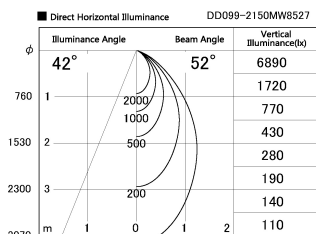

Item no. DD099-2150MW8527

Series Name: Φ 125 Spark

Installation	Recessed mount
Type	
Fixture wattage	19.9W
Beam angle	52 deg
Color Temp.	2700K
CRI	Ra>85
Luminous	1553 lm
Body	Die-cast aluminum alloy
Body finish	N/A
Trim finish	White
Reflector finish	Mirror
IP Rate	IP20
Light source	COB module
Input Voltage	AC220~240V
Dimming Type	Non-Dimmable
Certificate	CE, CCC
Cut Hole	125mm