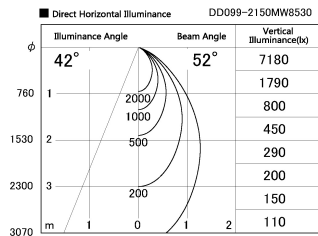

Item no. DD099-2150MW8530

Series Name: Φ 125 Spark

Installation	Recessed mount
Type	
Fixture wattage	19.9W
Beam angle	52 deg
Color Temp.	3000K
CRI	Ra>85
Luminous	1618 lm
Body	Die-cast aluminum alloy
Body finish	N/A
Trim finish	White
Reflector finish	Mirror
IP Rate	IP20
Light source	COB module
Input Voltage	AC220~240V
Dimming Type	Non-Dimmable
Certificate	CE, CCC
Cut Hole	125mm