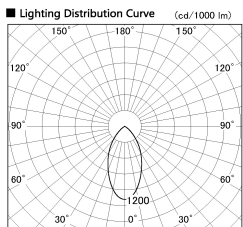

Item no. DD099-2150MW8530

Series Name: Φ 125 Spark

Installation	Recessed mount
Type	
Fixture wattage	19.9W
Beam angle	52 deg
Color Temp.	3000K
CRI	Ra>85
Luminous	1618 lm
Body	Die-cast aluminum alloy
Body finish	N/A
Trim finish	White
Reflector finish	Mirror
IP Rate	IP20
Light source	COB module
Input Voltage	AC220~240V
Dimming Type	Non-Dimmable
Certificate	CE, CCC
Cut Hole	125mm