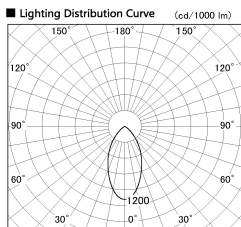

Item no. DD099-2150MW8535

Series Name: Φ 125 Spark

Installation	Recessed mount
Type	
Fixture wattage	19.9W
Beam angle	52 deg
Color Temp.	3500K
CRI	Ra>85
Luminous	1650 lm
Body	Die-cast aluminum alloy
Body finish	N/A
Trim finish	White
Reflector finish	Mirror
IP Rate	IP20
Light source	COB module
Input Voltage	AC220~240V
Dimming Type	Non-Dimmable
Certificate	CE, CCC
Cut Hole	125mm