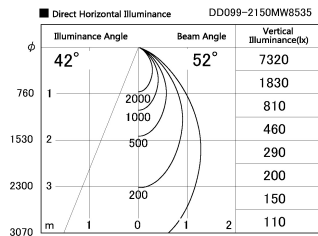

Item no. DD099-2150MW8535

Series Name: Φ 125 Spark

Installation	Recessed mount
Type	
Fixture wattage	19.9W
Beam angle	52 deg
Color Temp.	3500K
CRI	Ra>85
Luminous	1650 lm
Body	Die-cast aluminum alloy
Body finish	N/A
Trim finish	White
Reflector finish	Mirror
IP Rate	IP20
Light source	COB module
Input Voltage	AC220~240V
Dimming Type	Non-Dimmable
Certificate	CE, CCC
Cut Hole	125mm