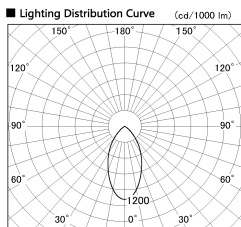

Item no. DD099-2150MW8540

Series Name: Φ 125 Spark

Installation	Recessed mount
Type	
Fixture wattage	19.9W
Beam angle	52 deg
Color Temp.	4000K
CRI	Ra>85
Luminous	1667 lm
Body	Die-cast aluminum alloy
Body finish	N/A
Trim finish	White
Reflector finish	Mirror
IP Rate	IP20
Light source	COB module
Input Voltage	AC220~240V
Dimming Type	Non-Dimmable
Certificate	CE, CCC
Cut Hole	125mm