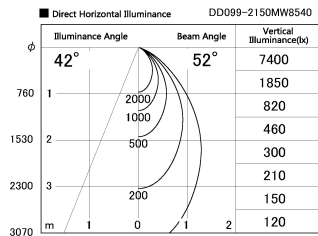

Item no. DD099-2150MW8540

Series Name: Φ 125 Spark

Installation	Recessed mount
Type	
Fixture wattage	19.9W
Beam angle	52 deg
Color Temp.	4000K
CRI	Ra>85
Luminous	1667 lm
Body	Die-cast aluminum alloy
Body finish	N/A
Trim finish	White
Reflector finish	Mirror
IP Rate	IP20
Light source	COB module
Input Voltage	AC220~240V
Dimming Type	Non-Dimmable
Certificate	CE, CCC
Cut Hole	125mm