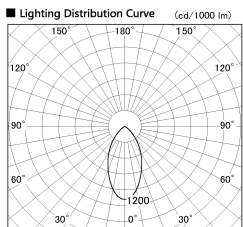

Item no. DD099-2150MW9027

Series Name:  $\Phi$ 125 Spark

Installation	Recessed mount
Type	
Fixture wattage	19.9W
Beam angle	52 deg
Color Temp.	2700K
CRI	Ra>90
Luminous	1412 lm
Body	Die-cast aluminum alloy
Body finish	N/A
Trim finish	White
Reflector finish	Mirror
IP Rate	IP20
Light source	COB module
Input Voltage	AC220~240V
Dimming Type	Non-Dimmable
Certificate	CE, CCC
Cut Hole	125mm