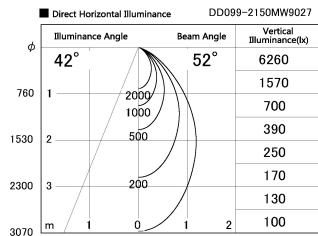

Item no. DD099-2150MW9027

Series Name:  $\Phi$ 125 Spark

Installation	Recessed mount
Type	
Fixture wattage	19.9W
Beam angle	52 deg
Color Temp.	2700K
CRI	Ra>90
Luminous	1412 lm
Body	Die-cast aluminum alloy
Body finish	N/A
Trim finish	White
Reflector finish	Mirror
IP Rate	IP20
Light source	COB module
Input Voltage	AC220~240V
Dimming Type	Non-Dimmable
Certificate	CE, CCC
Cut Hole	125mm