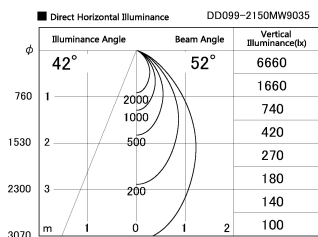

Item no. DD099-2150MW9035

Series Name: Φ 125 Spark

Installation	Recessed mount
Type	
Fixture wattage	19.9W
Beam angle	52 deg
Color Temp.	3500K
CRI	Ra>90
Luminous	1501 lm
Body	Die-cast aluminum alloy
Body finish	N/A
Trim finish	White
Reflector finish	Mirror
IP Rate	IP20
Light source	COB module
Input Voltage	AC220~240V
Dimming Type	Non-Dimmable
Certificate	CE, CCC
Cut Hole	125mm