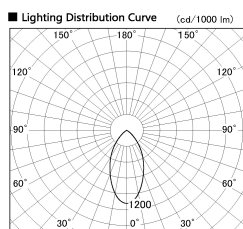

Item no. DD099-2150MW9035

Series Name: Φ 125 Spark

Installation	Recessed mount
Type	
Fixture wattage	19.9W
Beam angle	52 deg
Color Temp.	3500K
CRI	Ra>90
Luminous	1501 lm
Body	Die-cast aluminum alloy
Body finish	N/A
Trim finish	White
Reflector finish	Mirror
IP Rate	IP20
Light source	COB module
Input Voltage	AC220~240V
Dimming Type	Non-Dimmable
Certificate	CE, CCC
Cut Hole	125mm