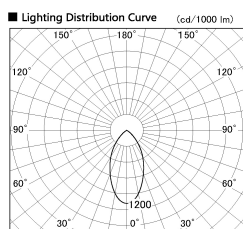

Item no. DD099-2150MW9040

Series Name: Φ 125 Spark

Installation	Recessed mount
Type	
Fixture wattage	19.9W
Beam angle	52 deg
Color Temp.	4000K
CRI	Ra>90
Luminous	1515 lm
Body	Die-cast aluminum alloy
Body finish	N/A
Trim finish	White
Reflector finish	Mirror
IP Rate	IP20
Light source	COB module
Input Voltage	AC220~240V
Dimming Type	Non-Dimmable
Certificate	CE, CCC
Cut Hole	125mm