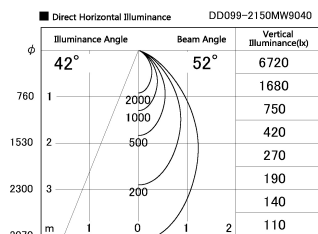

Item no. DD099-2150MW9040

Series Name: Φ 125 Spark

Installation	Recessed mount
Type	
Fixture wattage	19.9W
Beam angle	52 deg
Color Temp.	4000K
CRI	Ra>90
Luminous	1515 lm
Body	Die-cast aluminum alloy
Body finish	N/A
Trim finish	White
Reflector finish	Mirror
IP Rate	IP20
Light source	COB module
Input Voltage	AC220~240V
Dimming Type	Non-Dimmable
Certificate	CE, CCC
Cut Hole	125mm