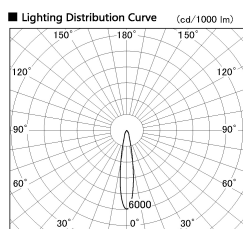

Item no. DD099-2515MW8527

Series Name: Φ 125 Spark

Installation	Recessed mount
Type	
Fixture wattage	23W
Beam angle	18 deg
Color Temp.	2700K
CRI	Ra>85
Luminous	2106 lm
Body	Die-cast aluminum alloy
Body finish	N/A
Trim finish	White
Reflector finish	Mirror
IP Rate	IP20
Light source	COB module
Input Voltage	AC220~240V
Dimming Type	Non-Dimmable
Certificate	CE, CCC
Cut Hole	125mm