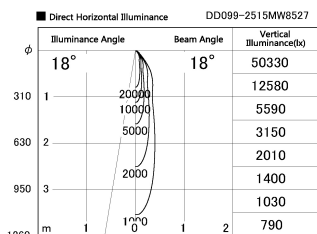

Item no. DD099-2515MW8527

Series Name: Φ 125 Spark

Installation	Recessed mount
Type	
Fixture wattage	23W
Beam angle	18 deg
Color Temp.	2700K
CRI	Ra>85
Luminous	2106 lm
Body	Die-cast aluminum alloy
Body finish	N/A
Trim finish	White
Reflector finish	Mirror
IP Rate	IP20
Light source	COB module
Input Voltage	AC220~240V
Dimming Type	Non-Dimmable
Certificate	CE, CCC
Cut Hole	125mm