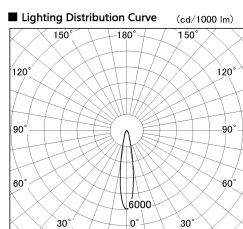

Item no. DD099-2515MW8530

Series Name: Φ 125 Spark

Installation	Recessed mount
Type	
Fixture wattage	23W
Beam angle	18 deg
Color Temp.	3000K
CRI	Ra>85
Luminous	2194 lm
Body	Die-cast aluminum alloy
Body finish	N/A
Trim finish	White
Reflector finish	Mirror
IP Rate	IP20
Light source	COB module
Input Voltage	AC220~240V
Dimming Type	Non-Dimmable
Certificate	CE, CCC
Cut Hole	125mm

■ Direct Horizontal Illuminance DD099-2515MW8530

φ	Illuminance Angle	Beam Angle	Vertical Illuminance (lx)
310	18°	18°	52430
630			13110
950			5830
1260			3280
			2100
			1460
			1070
			820