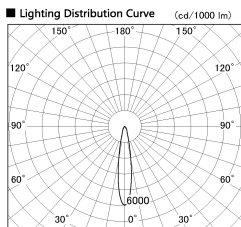

Item no. DD099-2515MW8540

Series Name:  $\Phi$ 125 Spark

Installation	Recessed mount
Type	
Fixture wattage	23W
Beam angle	18 deg
Color Temp.	4000K
CRI	Ra>85
Luminous	2260 lm
Body	Die-cast aluminum alloy
Body finish	N/A
Trim finish	White
Reflector finish	Mirror
IP Rate	IP20
Light source	COB module
Input Voltage	AC220~240V
Dimming Type	Non-Dimmable
Certificate	CE, CCC
Cut Hole	125mm