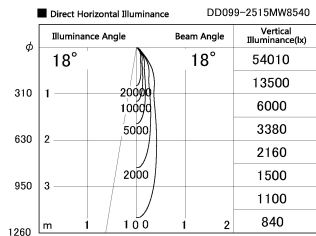

Item no. DD099-2515MW8540

Series Name:  $\Phi$ 125 Spark

Installation	Recessed mount
Type	
Fixture wattage	23W
Beam angle	18 deg
Color Temp.	4000K
CRI	Ra>85
Luminous	2260 lm
Body	Die-cast aluminum alloy
Body finish	N/A
Trim finish	White
Reflector finish	Mirror
IP Rate	IP20
Light source	COB module
Input Voltage	AC220~240V
Dimming Type	Non-Dimmable
Certificate	CE, CCC
Cut Hole	125mm