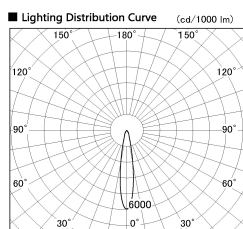

Item no. DD099-2515MW9027

Series Name: Φ 125 Spark

Installation	Recessed mount
Type	Φ 125 Spark
Fixture wattage	23W
Beam angle	18 deg
Color Temp.	2700K
CRI	Ra>90
Luminous	1915 lm
Body	Die-cast aluminum alloy
Body finish	N/A
Trim finish	White
Reflector finish	Mirror
IP Rate	IP20
Light source	COB module
Input Voltage	AC220~240V
Dimming Type	Non-Dimmable
Certificate	CE, CCC
Cut Hole	125mm

■ Direct Horizontal Illuminance DD099-2515MW9027

φ	Illuminance Angle	Beam Angle	Vertical Illuminance (lx)
310	18°	18°	45760
1			11440
			5080
630			2860
2			1830
950			1270
3			930
1260			720