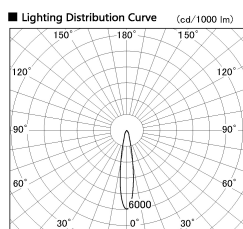

Item no. DD099-2515MW9030

Series Name: Φ 125 Spark

Installation	Recessed mount
Type	Φ 125 Spark
Fixture wattage	23W
Beam angle	18 deg
Color Temp.	3000K
CRI	Ra>90
Luminous	1995 lm
Body	Die-cast aluminum alloy
Body finish	N/A
Trim finish	White
Reflector finish	Mirror
IP Rate	IP20
Light source	COB module
Input Voltage	AC220~240V
Dimming Type	Non-Dimmable
Certificate	CE, CCC
Cut Hole	125mm

■ Direct Horizontal Illuminance DD099-2515MW9030

φ	Illuminance Angle	Beam Angle	Vertical Illuminance (lx)
310	18°	18°	47680
1			11920
			5300
630			2980
2			1910
950			1320
3			970
1260			740