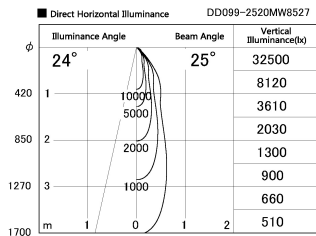

Item no. DD099-2520MW8527

Series Name:  $\Phi$ 125 Spark

Installation	Recessed mount
Type	
Fixture wattage	23W
Beam angle	25 deg
Color Temp.	2700K
CRI	Ra>85
Luminous	2106 lm
Body	Die-cast aluminum alloy
Body finish	N/A
Trim finish	White
Reflector finish	Mirror
IP Rate	IP20
Light source	COB module
Input Voltage	AC220~240V
Dimming Type	Non-Dimmable
Certificate	CE, CCC
Cut Hole	125mm