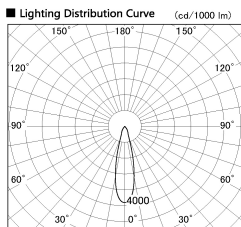

Item no. DD099-2520MW8527

Series Name:  $\Phi$ 125 Spark

Installation	Recessed mount
Type	
Fixture wattage	23W
Beam angle	25 deg
Color Temp.	2700K
CRI	Ra>85
Luminous	2106 lm
Body	Die-cast aluminum alloy
Body finish	N/A
Trim finish	White
Reflector finish	Mirror
IP Rate	IP20
Light source	COB module
Input Voltage	AC220~240V
Dimming Type	Non-Dimmable
Certificate	CE, CCC
Cut Hole	125mm