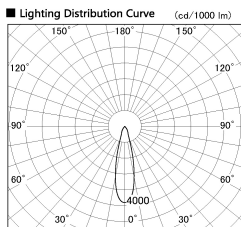

Item no. DD099-2520MW8527

Series Name: Φ 125 Spark

Installation	Recessed mount
Type	
Fixture wattage	23W
Beam angle	25 deg
Color Temp.	2700K
CRI	Ra>85
Luminous	2106 lm
Body	Die-cast aluminum alloy
Body finish	N/A
Trim finish	White
Reflector finish	Mirror
IP Rate	IP20
Light source	COB module
Input Voltage	AC220~240V
Dimming Type	Non-Dimmable
Certificate	CE, CCC
Cut Hole	125mm