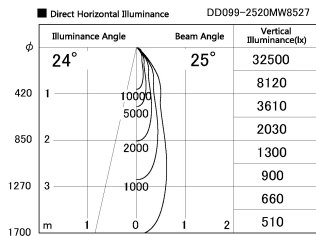

Item no. DD099-2520MW8527

Series Name: Φ 125 Spark

Installation	Recessed mount
Type	
Fixture wattage	23W
Beam angle	25 deg
Color Temp.	2700K
CRI	Ra>85
Luminous	2106 lm
Body	Die-cast aluminum alloy
Body finish	N/A
Trim finish	White
Reflector finish	Mirror
IP Rate	IP20
Light source	COB module
Input Voltage	AC220~240V
Dimming Type	Non-Dimmable
Certificate	CE, CCC
Cut Hole	125mm