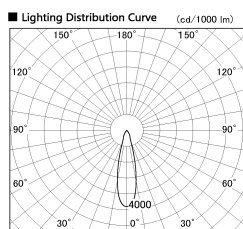

Item no. DD099-2520MW8530

Series Name: Φ 125 Spark

Installation	Recessed mount
Type	
Fixture wattage	23W
Beam angle	25 deg
Color Temp.	3000K
CRI	Ra>85
Luminous	2194 lm
Body	Die-cast aluminum alloy
Body finish	N/A
Trim finish	White
Reflector finish	Mirror
IP Rate	IP20
Light source	COB module
Input Voltage	AC220~240V
Dimming Type	Non-Dimmable
Certificate	CE, CCC
Cut Hole	125mm