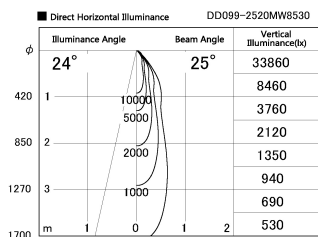

Item no. DD099-2520MW8530

Series Name: Φ 125 Spark

Installation	Recessed mount
Type	
Fixture wattage	23W
Beam angle	25 deg
Color Temp.	3000K
CRI	Ra>85
Luminous	2194 lm
Body	Die-cast aluminum alloy
Body finish	N/A
Trim finish	White
Reflector finish	Mirror
IP Rate	IP20
Light source	COB module
Input Voltage	AC220~240V
Dimming Type	Non-Dimmable
Certificate	CE, CCC
Cut Hole	125mm