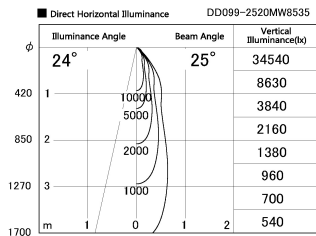

Item no. DD099-2520MW8535

Series Name:  $\Phi$ 125 Spark

Installation	Recessed mount
Type	
Fixture wattage	23W
Beam angle	25 deg
Color Temp.	3500K
CRI	Ra>85
Luminous	2238 lm
Body	Die-cast aluminum alloy
Body finish	N/A
Trim finish	White
Reflector finish	Mirror
IP Rate	IP20
Light source	COB module
Input Voltage	AC220~240V
Dimming Type	Non-Dimmable
Certificate	CE, CCC
Cut Hole	125mm