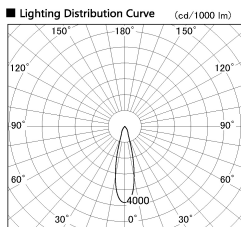

Item no. DD099-2520MW8535

Series Name:  $\Phi$ 125 Spark

Installation	Recessed mount
Type	
Fixture wattage	23W
Beam angle	25 deg
Color Temp.	3500K
CRI	Ra>85
Luminous	2238 lm
Body	Die-cast aluminum alloy
Body finish	N/A
Trim finish	White
Reflector finish	Mirror
IP Rate	IP20
Light source	COB module
Input Voltage	AC220~240V
Dimming Type	Non-Dimmable
Certificate	CE, CCC
Cut Hole	125mm