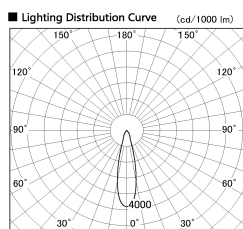

Item no. DD099-2520MW8540

Series Name:  $\Phi$ 125 Spark

Installation	Recessed mount
Type	
Fixture wattage	23W
Beam angle	25 deg
Color Temp.	4000K
CRI	Ra>85
Luminous	2260 lm
Body	Die-cast aluminum alloy
Body finish	N/A
Trim finish	White
Reflector finish	Mirror
IP Rate	IP20
Light source	COB module
Input Voltage	AC220~240V
Dimming Type	Non-Dimmable
Certificate	CE, CCC
Cut Hole	125mm