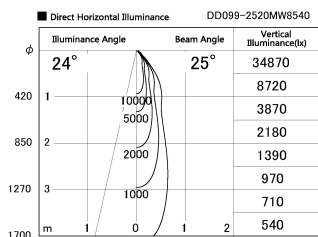

Item no. DD099-2520MW8540

Series Name:  $\Phi$ 125 Spark

Installation	Recessed mount
Type	
Fixture wattage	23W
Beam angle	25 deg
Color Temp.	4000K
CRI	Ra>85
Luminous	2260 lm
Body	Die-cast aluminum alloy
Body finish	N/A
Trim finish	White
Reflector finish	Mirror
IP Rate	IP20
Light source	COB module
Input Voltage	AC220~240V
Dimming Type	Non-Dimmable
Certificate	CE, CCC
Cut Hole	125mm