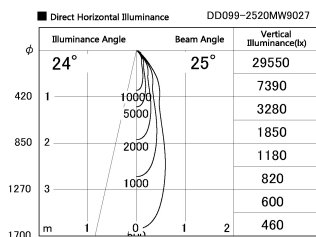

Item no. DD099-2520MW9027

Series Name:  $\Phi$ 125 Spark

Installation	Recessed mount
Type	
Fixture wattage	23W
Beam angle	25 deg
Color Temp.	2700K
CRI	Ra>90
Luminous	1915 lm
Body	Die-cast aluminum alloy
Body finish	N/A
Trim finish	White
Reflector finish	Mirror
IP Rate	IP20
Light source	COB module
Input Voltage	AC220~240V
Dimming Type	Non-Dimmable
Certificate	CE, CCC
Cut Hole	125mm