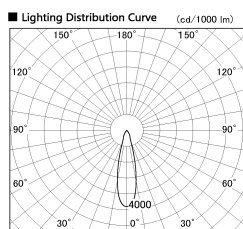

Item no. DD099-2520MW9027

Series Name:  $\Phi$ 125 Spark

Installation	Recessed mount
Type	
Fixture wattage	23W
Beam angle	25 deg
Color Temp.	2700K
CRI	Ra>90
Luminous	1915 lm
Body	Die-cast aluminum alloy
Body finish	N/A
Trim finish	White
Reflector finish	Mirror
IP Rate	IP20
Light source	COB module
Input Voltage	AC220~240V
Dimming Type	Non-Dimmable
Certificate	CE, CCC
Cut Hole	125mm