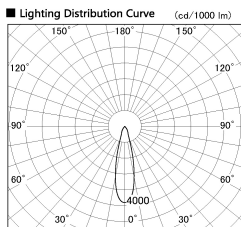

Item no. DD099-2520MW9030

Series Name: Φ 125 Spark

Installation	Recessed mount
Type	
Fixture wattage	23W
Beam angle	25 deg
Color Temp.	3000K
CRI	Ra>90
Luminous	1995 lm
Body	Die-cast aluminum alloy
Body finish	N/A
Trim finish	White
Reflector finish	Mirror
IP Rate	IP20
Light source	COB module
Input Voltage	AC220~240V
Dimming Type	Non-Dimmable
Certificate	CE, CCC
Cut Hole	125mm