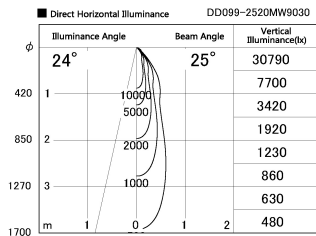

Item no. DD099-2520MW9030

Series Name: Φ 125 Spark

Installation	Recessed mount
Type	
Fixture wattage	23W
Beam angle	25 deg
Color Temp.	3000K
CRI	Ra>90
Luminous	1995 lm
Body	Die-cast aluminum alloy
Body finish	N/A
Trim finish	White
Reflector finish	Mirror
IP Rate	IP20
Light source	COB module
Input Voltage	AC220~240V
Dimming Type	Non-Dimmable
Certificate	CE, CCC
Cut Hole	125mm