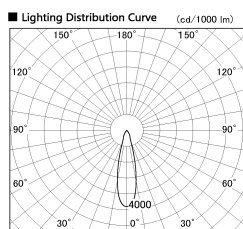

Item no. DD099-2520MW9035

Series Name: Φ 125 Spark

| | |
|------------------|-------------------------|
| Installation | Recessed mount |
| Type | |
| Fixture wattage | 23W |
| Beam angle | 25 deg |
| Color Temp. | 3500K |
| CRI | Ra>90 |
| Luminous | 2035 lm |
| Body | Die-cast aluminum alloy |
| Body finish | N/A |
| Trim finish | White |
| Reflector finish | Mirror |
| IP Rate | IP20 |
| Light source | COB module |
| Input Voltage | AC220~240V |
| Dimming Type | Non-Dimmable |
| Certificate | CE, CCC |
| Cut Hole | 125mm |