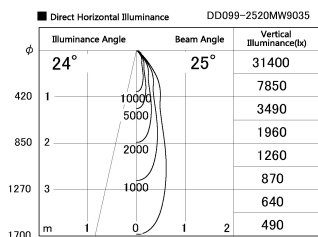

Item no. DD099-2520MW9035

Series Name: Φ 125 Spark

| | |
|------------------|-------------------------|
| Installation | Recessed mount |
| Type | |
| Fixture wattage | 23W |
| Beam angle | 25 deg |
| Color Temp. | 3500K |
| CRI | Ra>90 |
| Luminous | 2035 lm |
| Body | Die-cast aluminum alloy |
| Body finish | N/A |
| Trim finish | White |
| Reflector finish | Mirror |
| IP Rate | IP20 |
| Light source | COB module |
| Input Voltage | AC220~240V |
| Dimming Type | Non-Dimmable |
| Certificate | CE, CCC |
| Cut Hole | 125mm |