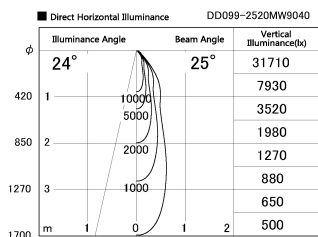

Item no. DD099-2520MW9040

Series Name:  $\Phi$ 125 Spark

Installation	Recessed mount
Type	
Fixture wattage	23W
Beam angle	25 deg
Color Temp.	4000K
CRI	Ra>90
Luminous	2055 lm
Body	Die-cast aluminum alloy
Body finish	N/A
Trim finish	White
Reflector finish	Mirror
IP Rate	IP20
Light source	COB module
Input Voltage	AC220~240V
Dimming Type	Non-Dimmable
Certificate	CE, CCC
Cut Hole	125mm