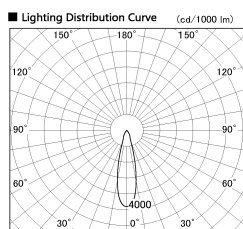

Item no. DD099-2520MW9040

Series Name:  $\Phi$ 125 Spark

Installation	Recessed mount
Type	
Fixture wattage	23W
Beam angle	25 deg
Color Temp.	4000K
CRI	Ra>90
Luminous	2055 lm
Body	Die-cast aluminum alloy
Body finish	N/A
Trim finish	White
Reflector finish	Mirror
IP Rate	IP20
Light source	COB module
Input Voltage	AC220~240V
Dimming Type	Non-Dimmable
Certificate	CE, CCC
Cut Hole	125mm