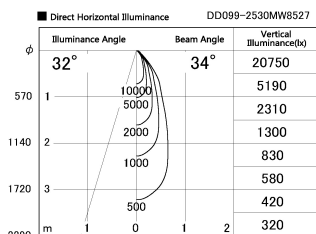

Item no. DD099-2530MW8527

Series Name:  $\Phi$ 125 Spark

Installation	Recessed mount
Type	
Fixture wattage	23W
Beam angle	34 deg
Color Temp.	2700K
CRI	Ra>85
Luminous	2102 lm
Body	Die-cast aluminum alloy
Body finish	N/A
Trim finish	White
Reflector finish	Mirror
IP Rate	IP20
Light source	COB module
Input Voltage	AC220~240V
Dimming Type	Non-Dimmable
Certificate	CE, CCC
Cut Hole	125mm