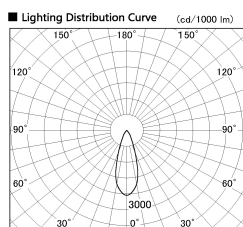

Item no. DD099-2530MW8527

Series Name:  $\Phi$ 125 Spark

Installation	Recessed mount
Type	
Fixture wattage	23W
Beam angle	34 deg
Color Temp.	2700K
CRI	Ra>85
Luminous	2102 lm
Body	Die-cast aluminum alloy
Body finish	N/A
Trim finish	White
Reflector finish	Mirror
IP Rate	IP20
Light source	COB module
Input Voltage	AC220~240V
Dimming Type	Non-Dimmable
Certificate	CE, CCC
Cut Hole	125mm