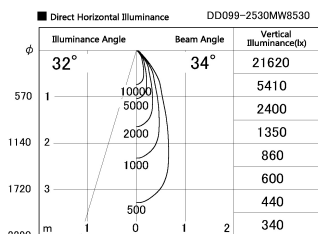

Item no. DD099-2530MW8530

Series Name: Φ 125 Spark

Installation	Recessed mount
Type	
Fixture wattage	23W
Beam angle	34 deg
Color Temp.	3000K
CRI	Ra>85
Luminous	2190 lm
Body	Die-cast aluminum alloy
Body finish	N/A
Trim finish	White
Reflector finish	Mirror
IP Rate	IP20
Light source	COB module
Input Voltage	AC220~240V
Dimming Type	Non-Dimmable
Certificate	CE, CCC
Cut Hole	125mm