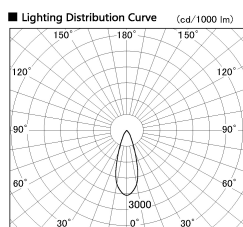

Item no. DD099-2530MW8530

Series Name: Φ 125 Spark

Installation	Recessed mount
Type	
Fixture wattage	23W
Beam angle	34 deg
Color Temp.	3000K
CRI	Ra>85
Luminous	2190 lm
Body	Die-cast aluminum alloy
Body finish	N/A
Trim finish	White
Reflector finish	Mirror
IP Rate	IP20
Light source	COB module
Input Voltage	AC220~240V
Dimming Type	Non-Dimmable
Certificate	CE, CCC
Cut Hole	125mm