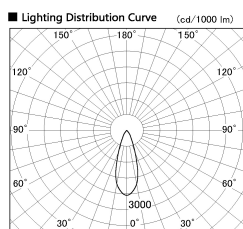

Item no. DD099-2530MW8535

Series Name:  $\Phi$ 125 Spark

Installation	Recessed mount
Type	
Fixture wattage	23W
Beam angle	34 deg
Color Temp.	3500K
CRI	Ra>85
Luminous	2234 lm
Body	Die-cast aluminum alloy
Body finish	N/A
Trim finish	White
Reflector finish	Mirror
IP Rate	IP20
Light source	COB module
Input Voltage	AC220~240V
Dimming Type	Non-Dimmable
Certificate	CE, CCC
Cut Hole	125mm