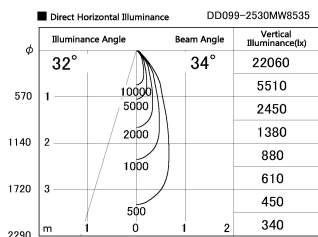

Item no. DD099-2530MW8535

Series Name:  $\Phi$ 125 Spark

Installation	Recessed mount
Type	
Fixture wattage	23W
Beam angle	34 deg
Color Temp.	3500K
CRI	Ra>85
Luminous	2234 lm
Body	Die-cast aluminum alloy
Body finish	N/A
Trim finish	White
Reflector finish	Mirror
IP Rate	IP20
Light source	COB module
Input Voltage	AC220~240V
Dimming Type	Non-Dimmable
Certificate	CE, CCC
Cut Hole	125mm